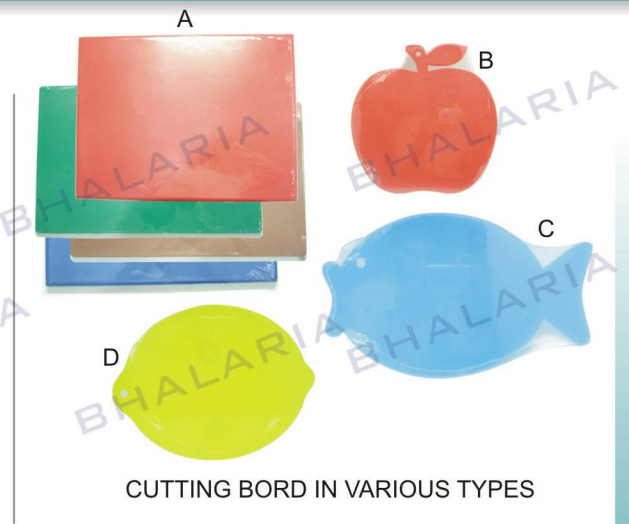

CP-I

- | | |
|--|---|
| A) Plastic Coated Utility Tong 9", 12" & 16" (various colours available) | K) Insulated Ice Bucket White Powder Coated |
| B) Plastic Coated Pom Tong 6", 9" & 12" (various colours available) | L) Wine Bucket 4.5 Ltr Powder Coated (Black) |
| C) 3Pc Cocktail Shaker 16 Oz Half PVC | M) Whip Light Color Product 6", 10" |
| D) Deluxe Cocktail Shaker 0.5 Ltr Leather Coated | N) Condiment 6 Pint Powder Coated Blue |
| E) Bar Shaker Powder Coated 28 Oz | O) Bar Shaker & Tumbler Different Color Coated |
| F) Bar Shaker Powder Coated 28 Oz With logo | P) Plastic / leather Coated Bar Shaker 28 & 16 Oz |
| G) Cocktail Shaker Leather | Q) Plastic / Leather Coated Deluxe Cocktail Shaker |
| H) Mixing Bowl Powder Coated 0.5, 1, 3, 5, 8, 10 Ltr | R) Plastic Coated Round Trays |
| I) Double Body Wine Cooler Straight White Powder Coated | S) Plastic Coated, Powder Coated Bottle Openers |
| J) 3 Pc. Cocktail Shaker 10, 16, 28 Oz Powder Coated | T) 1 Pc Laddle Plastic Coated (various colours available) |

WOOD FINISH

CUTTING BORD IN VARIOUS TYPES